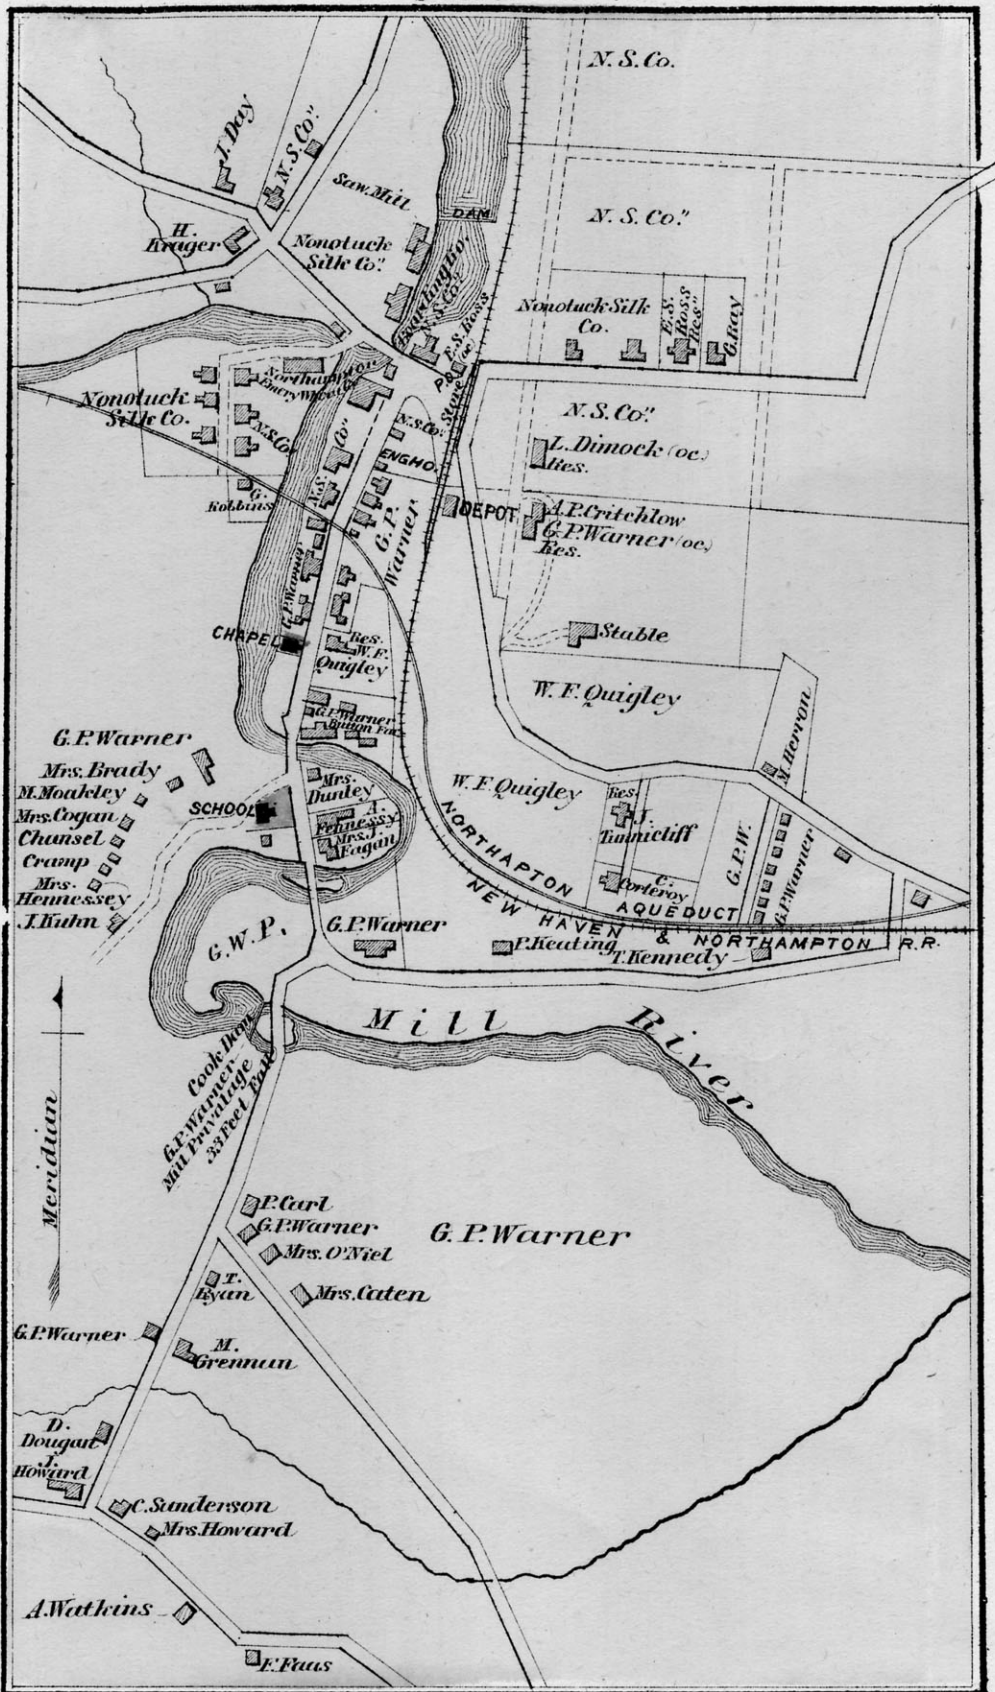

LEEDS

Tⁿ OF NORTHAMPTON
Scale 80 Rods to the inch

Leeds

Business Notices

- Dimock L.. Supt of Silk Mills, also Saw Mills, at Leeds
- Northampton Emery Wheel Co.. Manufs of Premium Solid Emery Wheels and Oil Stones, and Emery Wheel Machinery of all kinds, Leeds
- Ross E. S.. Dealer in Dry and Fancy Goods, Groceries, Boots and Shoes, Ready Made Clothing, Hats, Caps, Crockery, Paper Hanging, &c., Leeds
- Warner Geo. P.. Successor to Critchlow Ivory Button Co. Manufr of Vegetable Ivory Buttons, Leeds. Salesroom, 74 Worth St., New York
- Tunncliff J.. Supt in Button Factory, Leeds